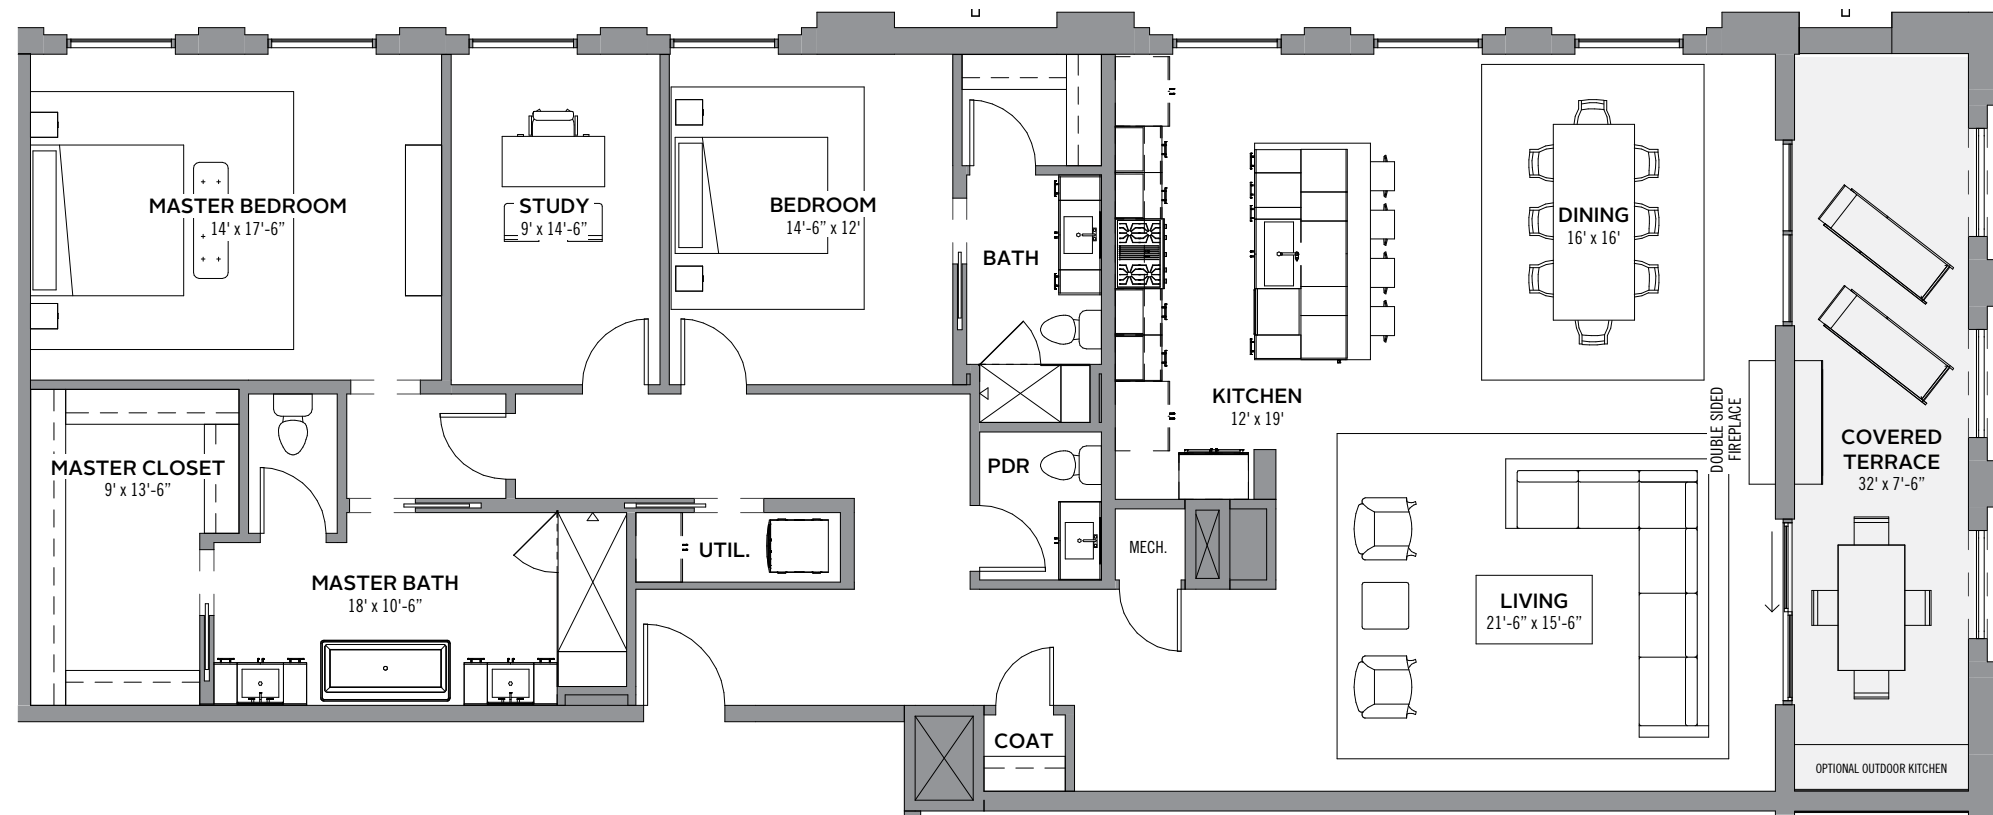

# MANDELL MONTROSE

302 | 402 | 502 | 602 | 702

## THE ST. BASIL

302, 402, 502, 602, 702  
2 BEDROOM | 2.5 BATH | STUDY

LIVING:	2,403 SF
TERRACE:	288 SF
TOTAL:	2,691 SF